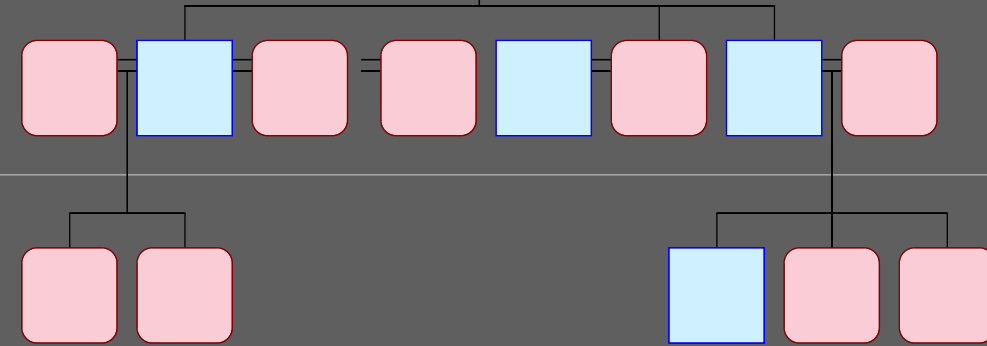

Sutton Wallace TITHERADGE
Born: 7 Mar 1877 in Leicester, Leicestershire

Gerald Arthur TITHERADGE
Born: Dec 1896 in Wandsworth, London
Died: Dec 1929 in Barnet, Middlesex

Alice Annie GRANTHAM
Born: 15 Jan 1898
Marr: Dec 1922 in Southall, Uxbridge, Middlesex
Died: Mar 1945 in Uxbridge, Middlesex

Henry Lionel TITHERADGE
Born: Jun 1899 in Wandsworth, London
Died: Sep 1899 in Wandsworth, London

Geoffrey TITHERADGE
Born: May 1901 (app)
Died: Jun 1926 in Axbridge, Somerset

Hilda Irene TARDY
Born: 1904 in Australia, Park Royal
Marr: 14 Mar 1928 in Australia, Melbourne, Park Street, Vic
Died: 24 Mar 1937 in Australia, Melbourne, Royal Park, Vic

Waldemar Wallace Augustine TITHERADGE
Born: 15 Nov 1900 in Australia, Blairgowrie, Ascot Vale
Died: 12 Jan 1979 in Australia, Melbourne, Bone Hill Hospital, Vic

Nellie Irene MAHER
Born: 21 Apr 1904 in Australia, Geelong, Vic
Died: 3 Jun 1981 in Australia, Colac, Vic

Noel Tristram TITHERADGE
Born: 1904 in Australia, Coburg, Vic
Died: 16 May 1952 in Australia, Brighton, Vic

Gwyneth Mary GRIFFITHS
Born: Mar 1910 (app) in Australia, Albert Park, Vic
Marr: 1933 in Australia, Middle Park, Carmolite Church, Vic
Died: 28 Aug 1994

Loyal Anthony TITHERADGE
Born: 5 Dec 1911 in New Zealand, Fielding
Died: 26 Apr 1993 in Australia, Birchgrove near Sydney, NSW

Milfred Adele Adelene WARD
Marr: 1936 in Australia, Petersham, NSW

Mignon TITHERADGE

Rosary Alma Eileen TITHERADGE

This tree was constructed October 2019
By Ann and Mike Titheradge
Copyright © 2019 Ann and Mike Titheradge
All rights reserved
Please do not reproduce without written permission