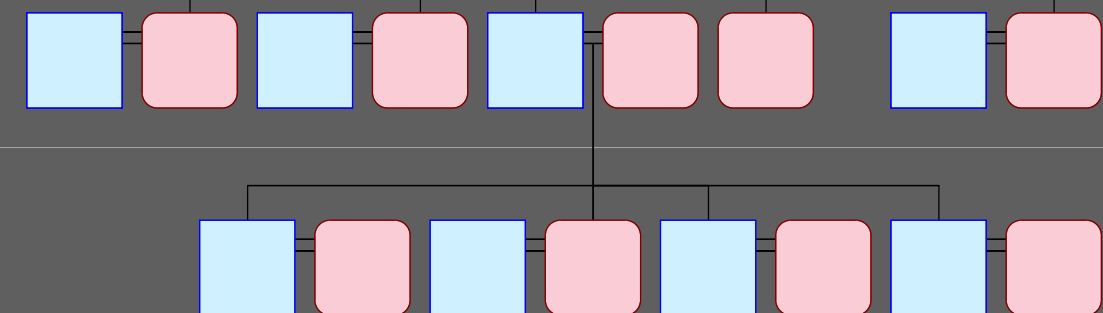

William Joseph Blaik TITHERADGE
Born: 8 May 1895 in Portsmouth, Hampshire
Died: Jun 1955 in Portsmouth, Hampshire

Emma Dorothy HIGGINS
Born: 27 Aug 1896
Marr: Dec 1920 in Portsmouth, Hampshire
Died: Mar 1974 in Portsmouth, Hampshire

Walter TITHERADGE
Born: Jun 1899 in Portsmouth, Hampshire
Died: Mar 1955 in Surrey South West

Gladys Mary HUMPHREYS
Born: 20 Oct 1903
Marr: Jun 1928 in Portsmouth, Hampshire
Died: Sep 1973 in Portwood, Hampshire

Christopher TITHERADGE
Born: Sep 1900 in Portsmouth, Hampshire
Died: Mar 1904 in Portsmouth, Hampshire

Percival TITHERADGE
Born: Jun 1902 in Portsmouth, Hampshire
Died: Jun 1904 in Portsmouth, Hampshire

George Augustus TITHERADGE
Born: Sep 1901 in Portsmouth, Hampshire
Died: Jun 1960 in Worthing, Sussex

Doris MOFFATT
Born: 13 Mar 1907
Marr: Jun 1928 in Portsmouth, Hampshire
Died: Dec 1992 in Petersfield, Hampshire

James Walter TITHERADGE
Born: 2 Jul 1903 in Portsmouth, Hampshire
Died: Mar 1959 in Portsmouth, Hampshire

Ellen Shaxton STANBURY
Born: 9 Jun 1902 in Portsmouth, Hampshire
Marr: 12 Nov 1921 in Eastney, St Margaret, Southampton, Hampshire
Died: Jun 1969 in Haslingden, Lancashire

Richard TITHERADGE
Born: 4 Jan 1906 in Portsmouth, Hampshire
Died: 6 Jun 1964 in Southampton, Hampshire

Alice Kathleen (Jessie) BARR
Marr: Sep 1926 in Portsmouth, Hampshire

This tree was constructed October 2019
By Ann and Mike Titheradge

Copyright © 2019 Ann and Mike Titheradge
All rights reserved
Please do not reproduce without written permission