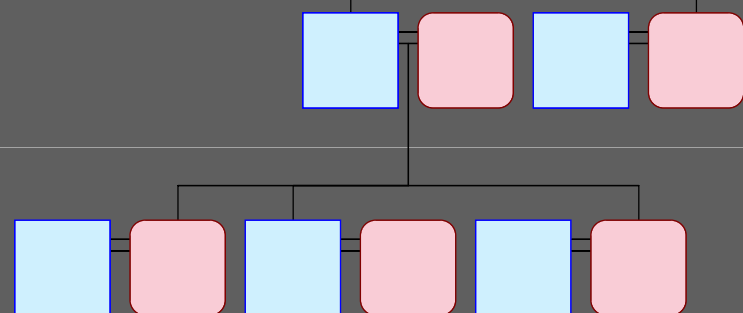

This tree was constructed October 2019
By Ann and Mike Titheradge

Copyright © 2019 Ann and Mike Titheradge
All rights reserved
Please do not reproduce without written permission