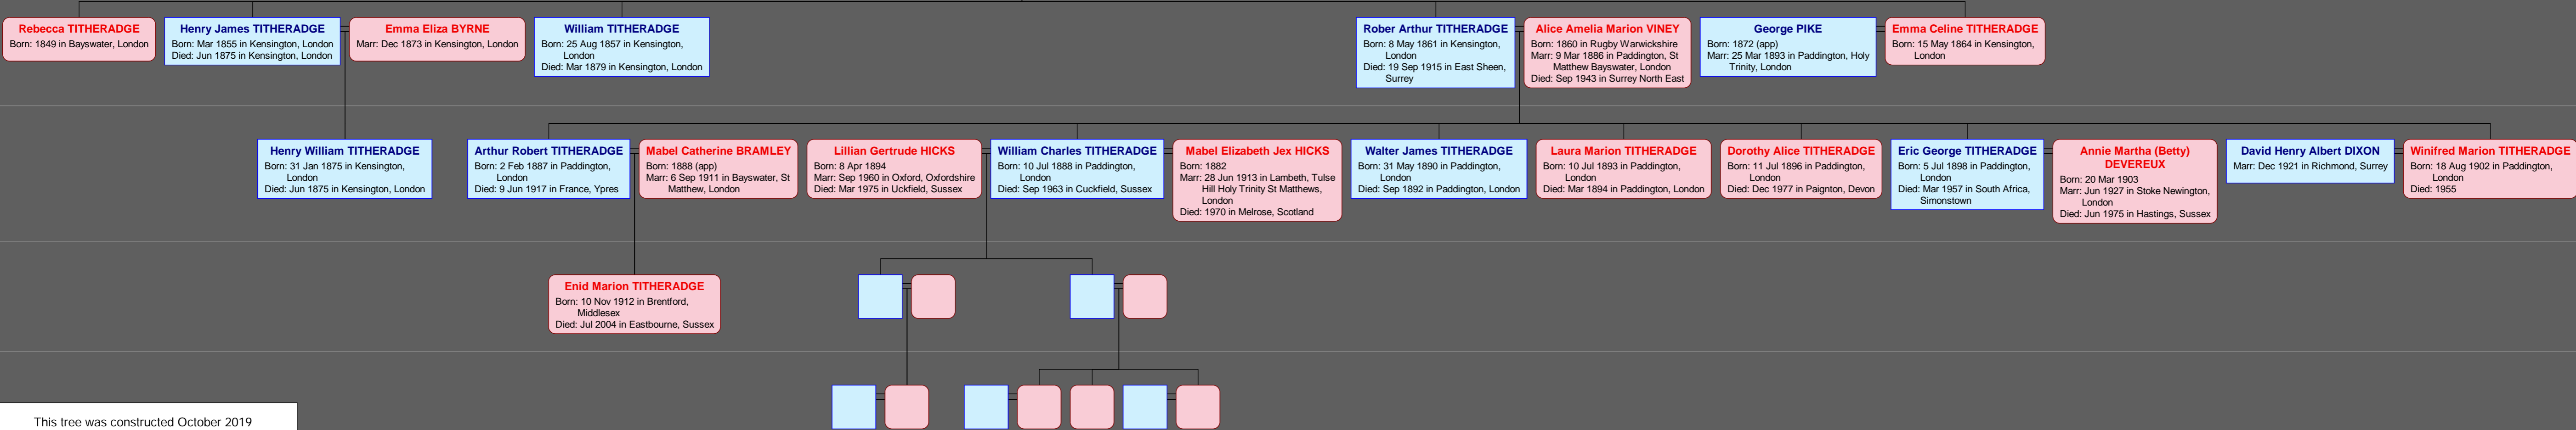

# Family Tree 2 – Titheradge Family Tree James Titheradge and Emma Mayor From London 1830 – 2019

continued from  
Tree 2

**James TITHERADGE**  
Born: 1830 in Southampton,  
Hampshire  
Marr: 11 Jul 1852 in Paddington, St  
James, London  
Died: bef 1871

**Emma MAYOR**  
Born: 1830 in Walworth, London  
Died: Mar 1909 in Fulham, London

This tree was constructed October 2019  
By Ann and Mike Titheradge

Copyright © 2019 Ann and Mike Titheradge  
All rights reserved  
Please do not reproduce without written permission